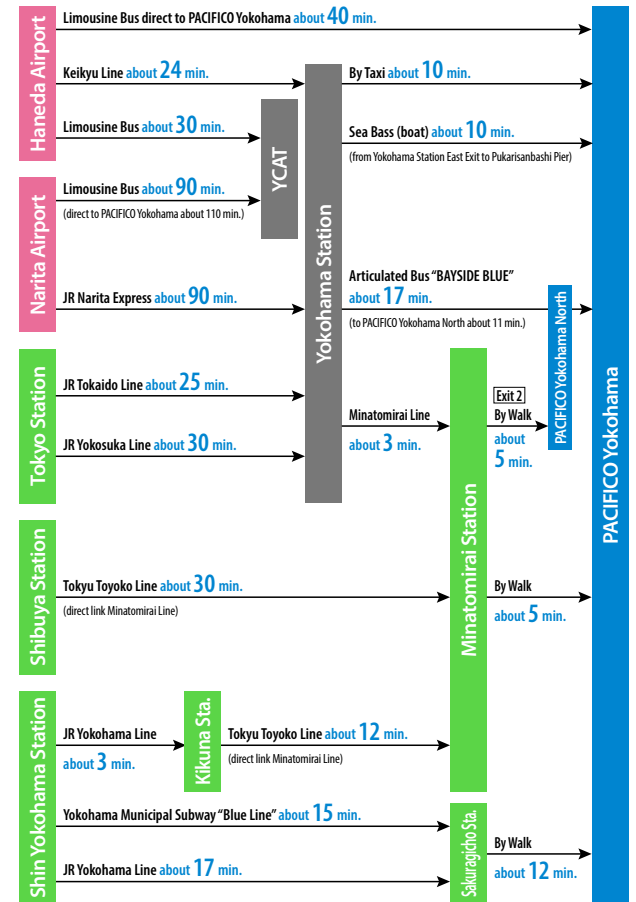

PACIFICO YOKOHAMA

ACCESS GUIDE

About 40 minutes by direct limousine bus from Haneda Airport

Nearest stations: Minatomirai Line Minatomirai Station / JR Sakuragicho Station

1-1-1 Minato Mirai, Nishi-ku, Yokohama 220-0012, Japan Tel: +81-45-221-2155 (General Information)

*To PACIFICO Yokohama North: 1-1-2, Minato Mirai, Nishi-ku, Yokohama

- Parking Lot Information**
- P1 Minatomirai Public Parking Lot
 - P2 Rinko Park Parking Lot
 - P3 Bus / Large Vehicle Parking Lot
 - P4 North Parking Lot